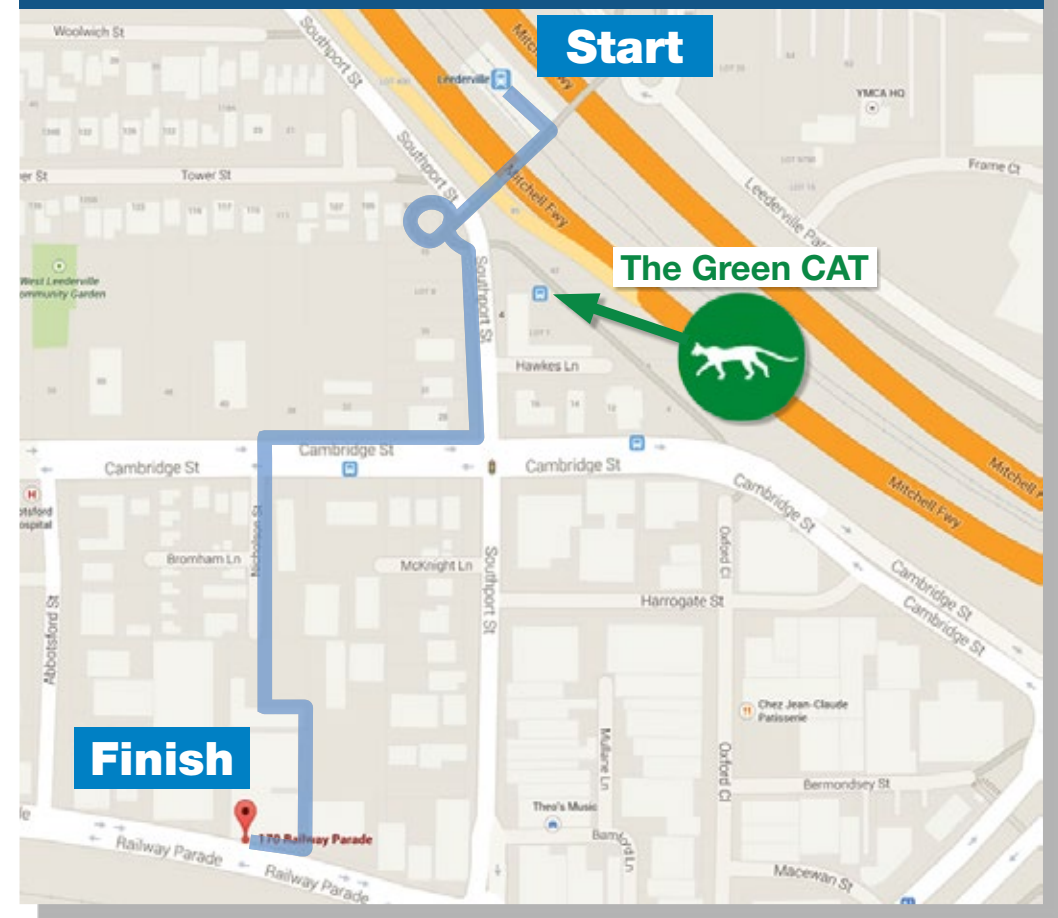

# Public Transport Guide

## City West Train Station

## Leederville Train Station

You can get to ONE70 by catching the train to either City West or Leederville and walking 5-10 minutes using the directions above. The **Green CAT** is a free public bus that stops near Leederville Train Station that is also a great way to get to ONE70.