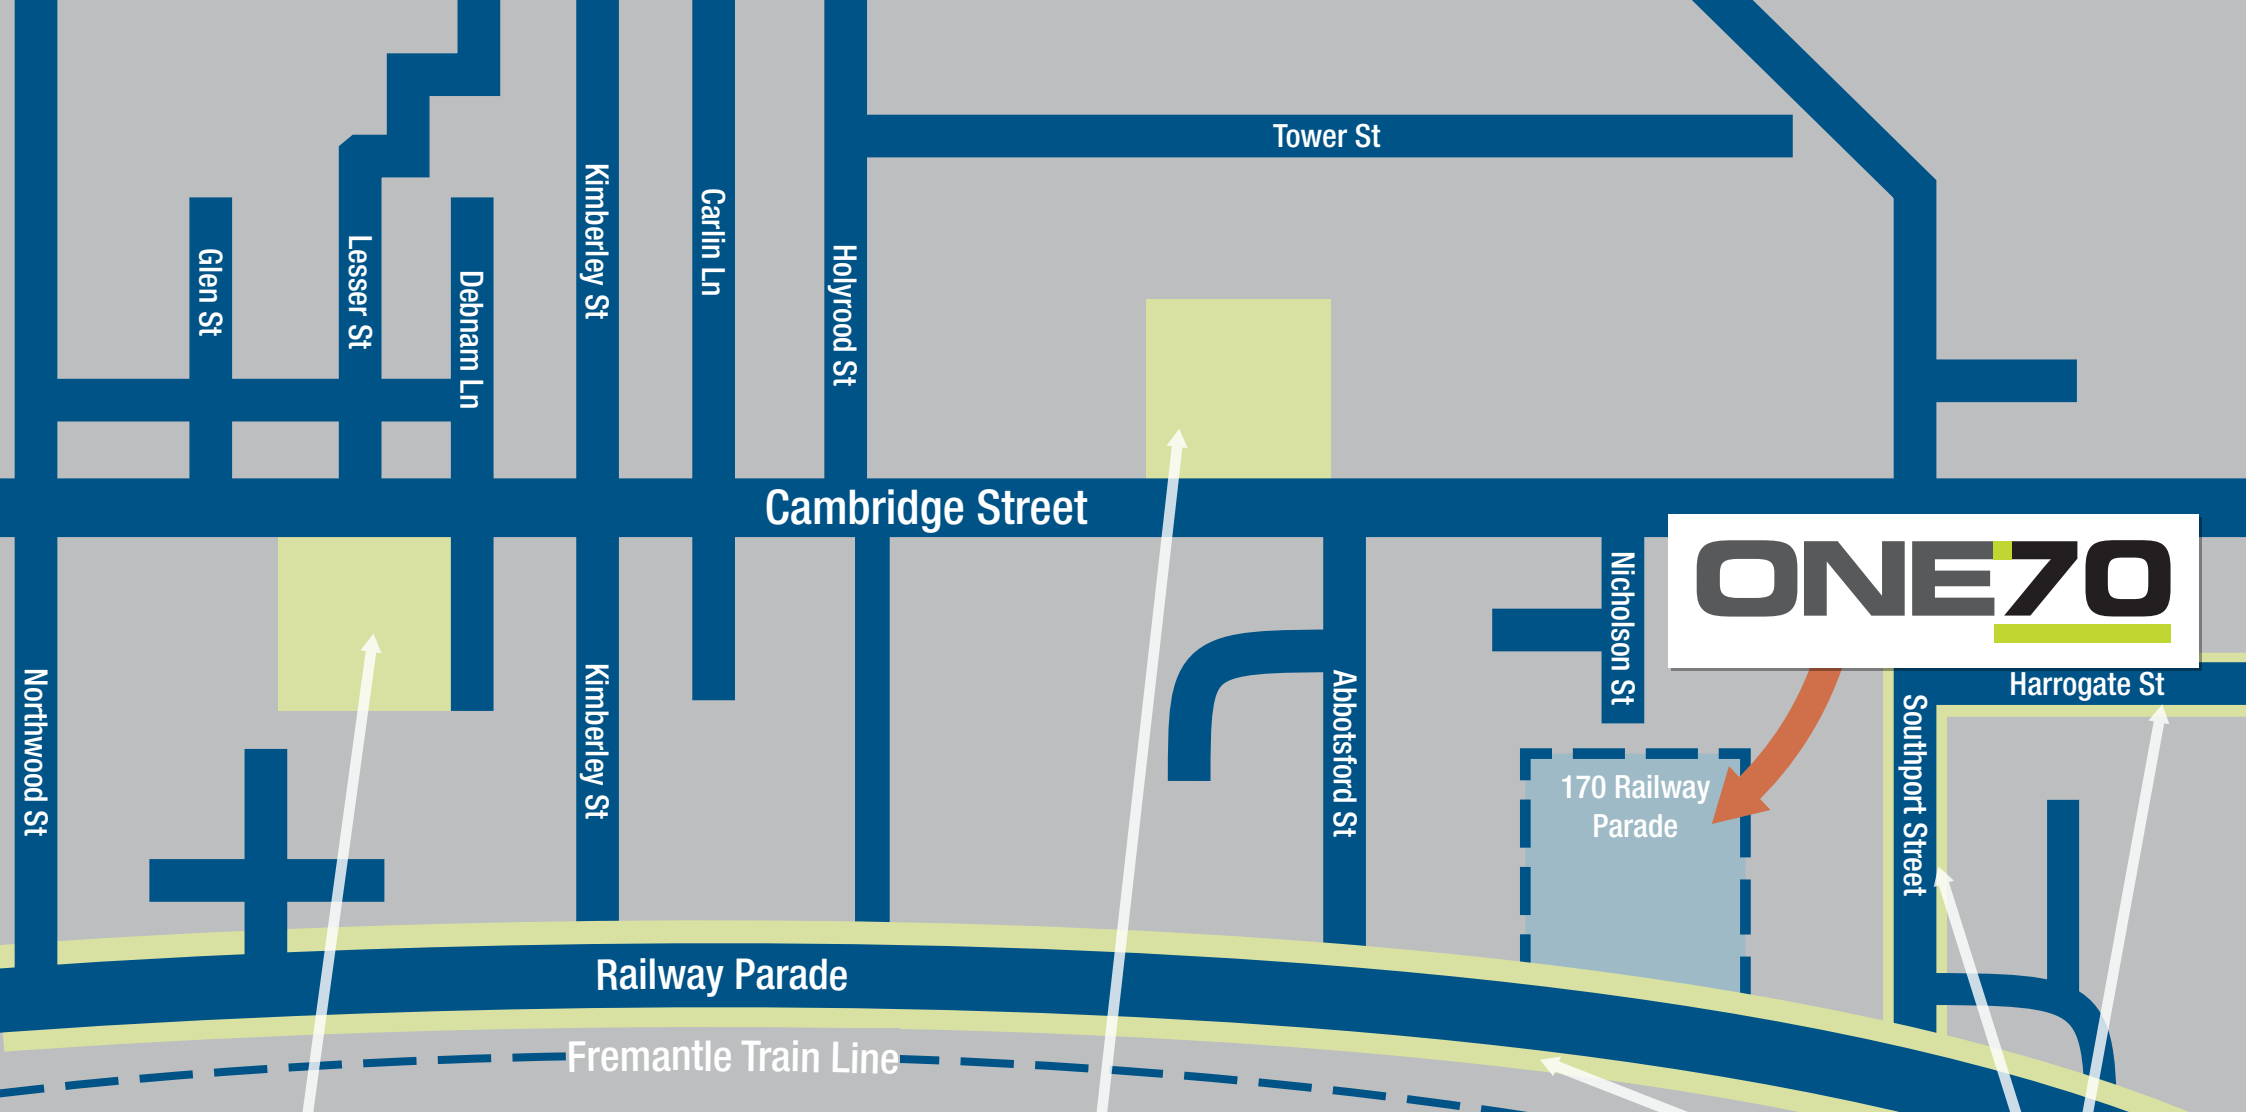

Wilson Parking Station co-located with Coles
0.0 - 2.0 hrs Free with ticket
3.0 - 4.0 hrs $3.00
$6.00 per hour thereafter