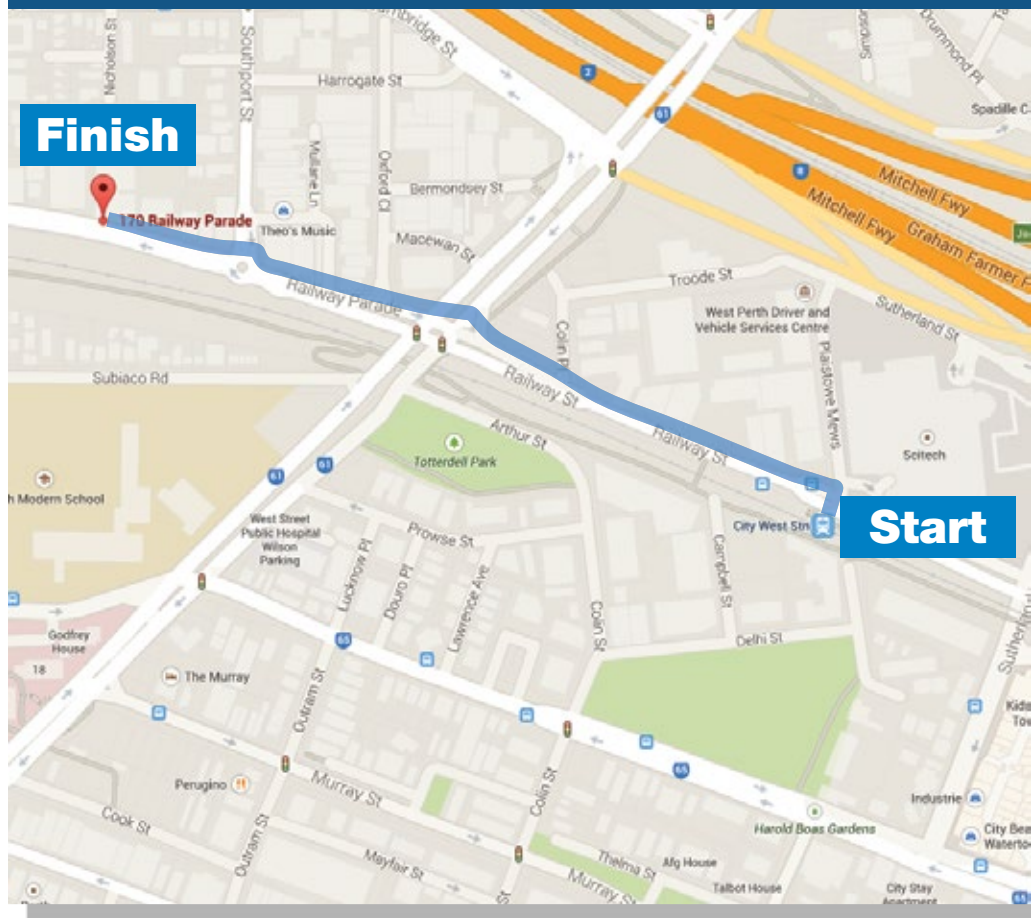

# Public Transport Guide

## City West Train Station

## Leederville Train Station

You can get to ONE70 by catching the train to either City West or Leederville and walking 5-10 minutes using the directions above. The **Green CAT** is a free public bus that stops near Leederville Train Station that is also a great way to get to ONE70.

**Town of Cambridge Parking Station**  
 45 x 10 hour bays  
 \$20/day or \$2.50/hr

**Town of Cambridge Street Parking**  
 50 x 10 hour bays  
 \$20/day or \$2.50/hr