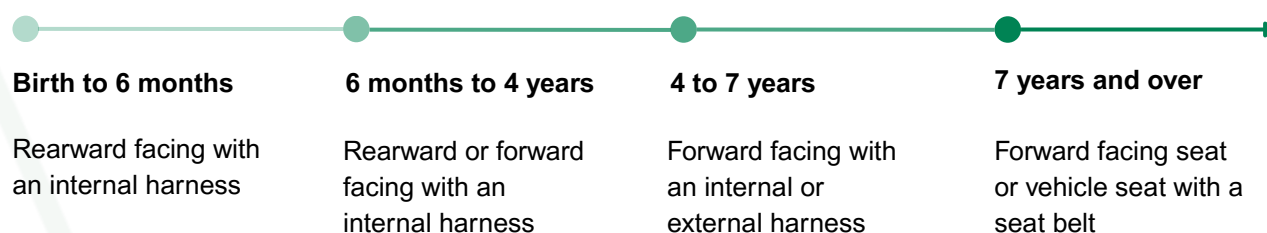

# Using Child Car Seats Information Sheet

RoadWise

WALGA

[roadwise.asn.au](http://roadwise.asn.au)

Keeping your child safe in the car starts with choosing and correctly installing the right child car seat. This guide helps you understand what seat your child needs at each stage and where to get trusted advice and fitting support.

### What child car seat should my child use?

Your child needs to travel in a child car seat (CCS) until they are at least seven years old and preferably until they no longer fit in the seat. There are minimum requirements for each age group, and you need to ensure your child fits the next stage before changing.